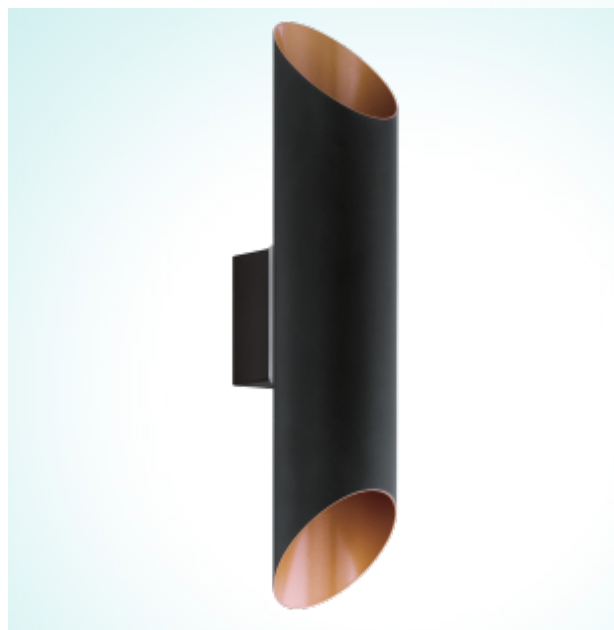

94804

AGOLADA

General Information

Article: 94804
Lighting Type: wall luminaire
EAN Code: 9002759948047

Dimensions

Depth: 75 mm
Height: 360 mm
Overhang: 110 mm
Weight: 1.124 kg

Illuminant

Socket: LED
Illuminant: LED-MODUL
Delivery: incl.
Wattage: 2x 3,7W
Luminous Flux: 640 lm
Luminous Colour: 3000K warm white
Average Lifetime: 25,000 h
LED changeable: yes
Energy Efficiency: A+

Material & Colour

Enclosure Material: galvanized steel
Enclosure Colour: black, copper

Technical Information

Protection Rating: IP44
Protection Class: 1
Line Voltage: 220-230V,50/60Hz
Operation Voltage: 220-230V,50/60Hz

LED

Technical changes reserved